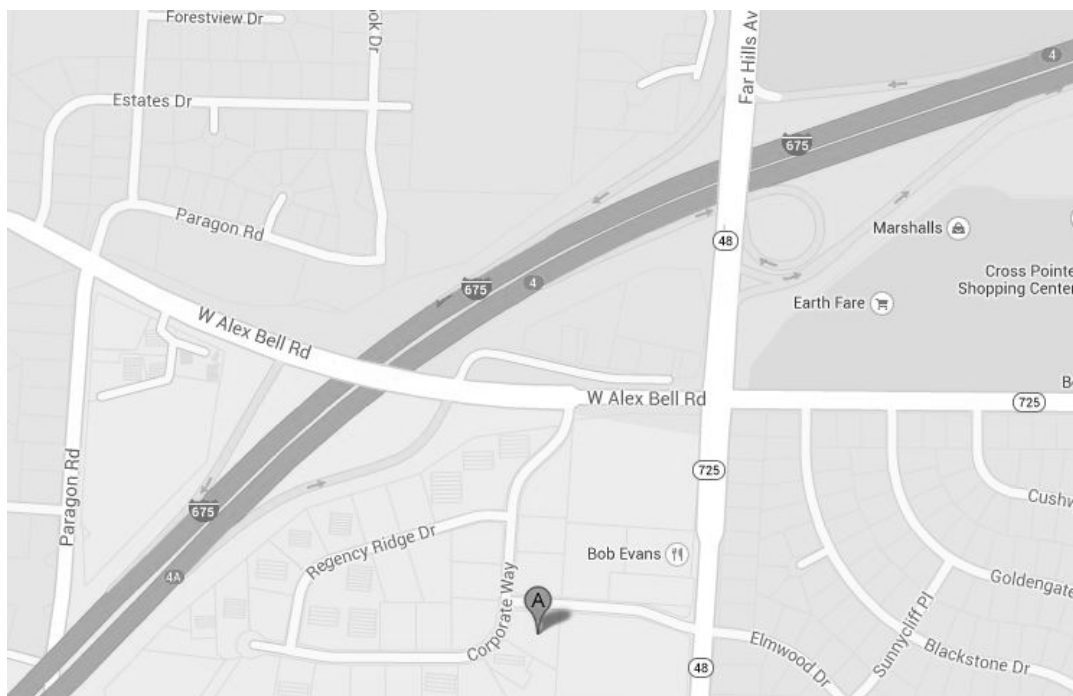

Neurology Diagnostics Inc.

DIRECTIONS TO OUR NEW SOUTH (CENTERVILLE) OFFICE 240 West Elmwood Drive, Centerville OH 45459

From the North: I- 75 South bound to I -675 North Via Exit 43 toward Columbus. Take Exit 4A toward OH- 48 S/Centerville. Turn Right onto West Alex Bell Rd. At the 1st light (Far Hills/ OH-48) turn right. Take the 1st Right just past Bob Evans and the CarWash, onto W Elmwood Drive; 240 W Elmwood Drive will be the last building on your left.

From the East: (eg Springfield, Huber Heights , Beavercreek) Take I-675 south toward Cincinnati. At exit 4 (Far Hills / OH-48) turn left toward Centerville. Follow Far Hills/OH-48 past Alex Bell. . Take the 1st Right turn just past Bob Evans and the CarWash, onto W Elmwood Drive; 240 W Elmwood Drive will be the last building on your left.

From the South: 1-75 North toward Dayton, Merge onto to I -675 North Via Exit 43 toward Columbus, Exit 4A toward OH- 48 S/Centerville. Turn Right onto West Alex Bell Rd. At the 1st light (Far Hills/ OH-48) turn right. Take the 1st Right turn just past Bob Evans and the CarWash, onto W Elmwood Drive; 240 W Elmwood Drive will be the last building on your left.